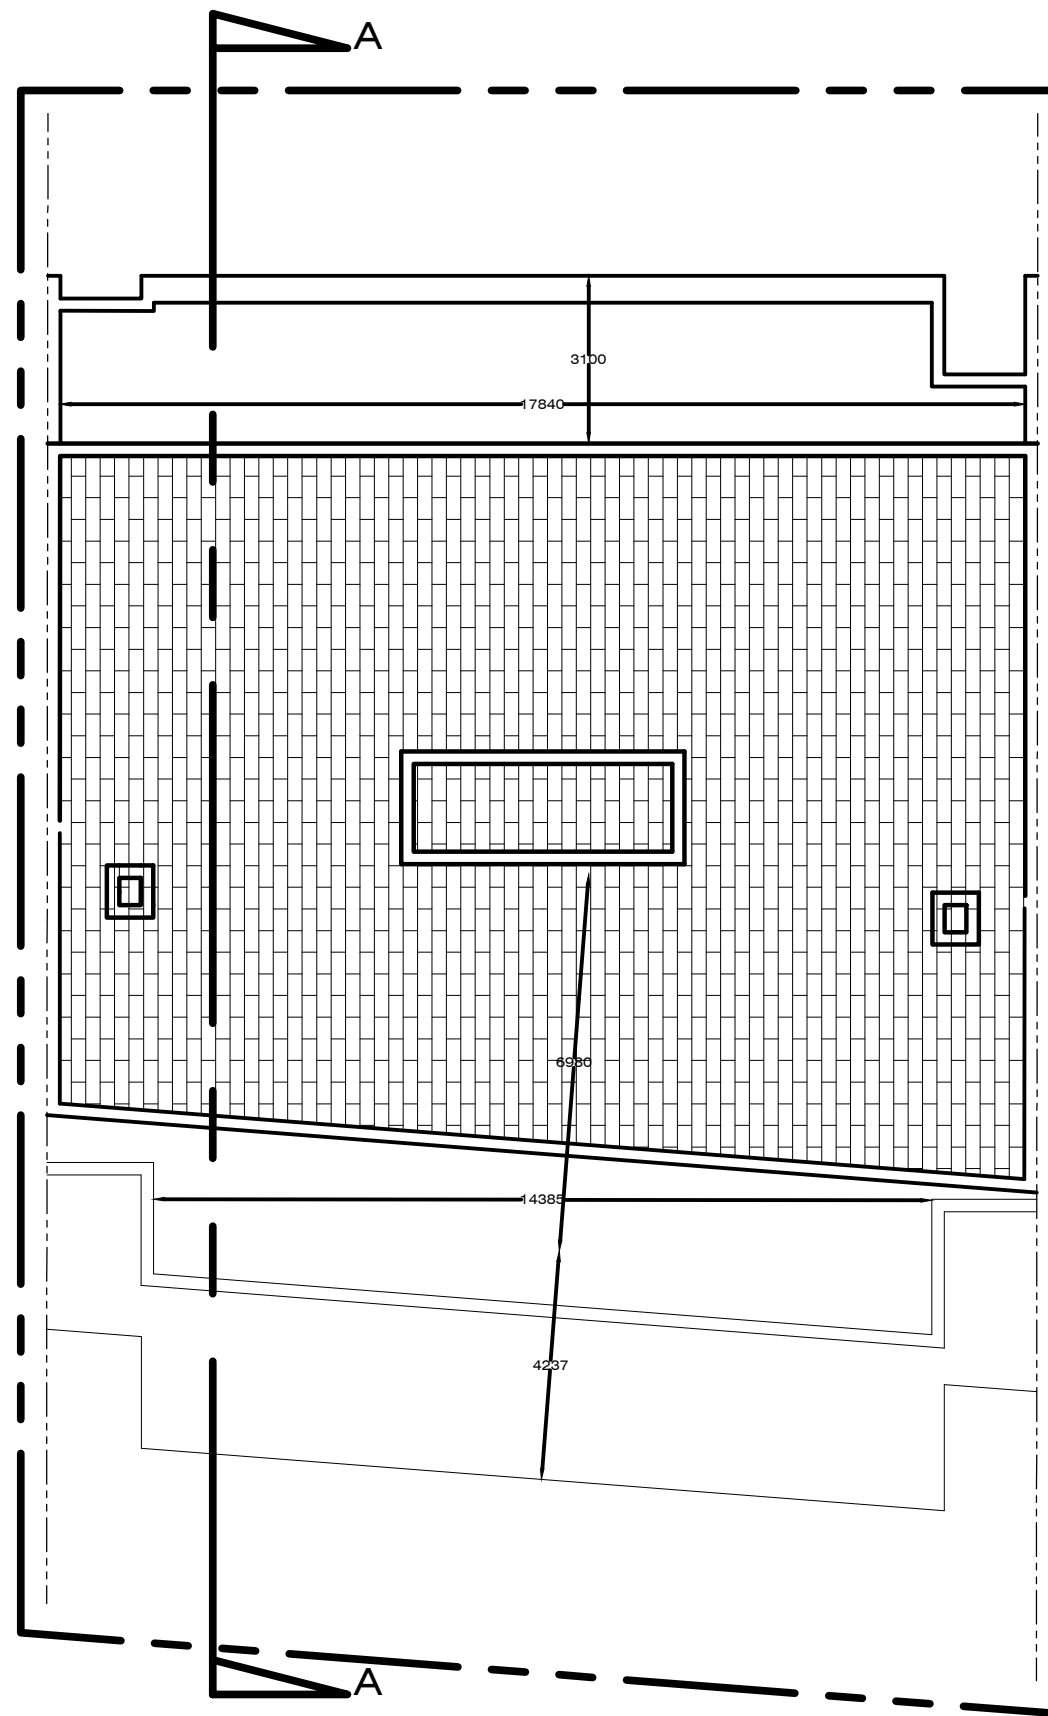

Upper Penthouse Floor

Roof Level

Scale:- 1:100

<b>PERIT ELENA BORG COSTANZI</b>			
ARCHITECT + CIVIL ENGINEER			
67, george borg olivier str., sliema slm 1807 tel/fax : 00356 21 37 60 33 mob : 00356 9944 1232			
PROPOSAL Mscala			
CLIENT	Mr. Michael Bugeja	DATE	06-11-2017
DRAWN BY	FB	JOB NUMBER	0000/00
CHECKED BY	EBC	DRAWING NUMBER	00
SCALE	1:100	REVISIONS	00
		PAPER SIZE	A2